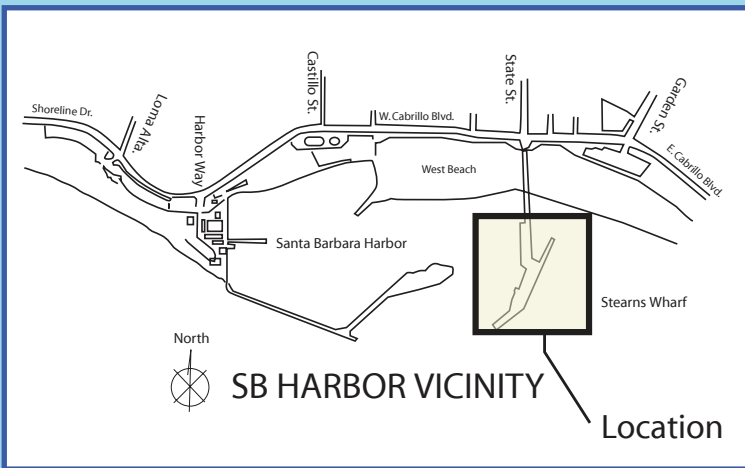

# City of Santa Barbara Waterfront STEARNS WHARF PARKING LOT

**FIRST 90 MINUTES FREE**

**PARKING RATE: \$3.00 Per Hour**

(or any part of an hour)

## Stearns Wharf Parking

Total Parking Spaces: 141  
Handicap 7 (Blue) RV 0

NOTICE: No vehicle over 20 feet in length permitted  
on Stearns Wharf: S.B.M.C. 17.36.090  
(Alternate Parking at Palm Park or Garden Street Parking Lots)