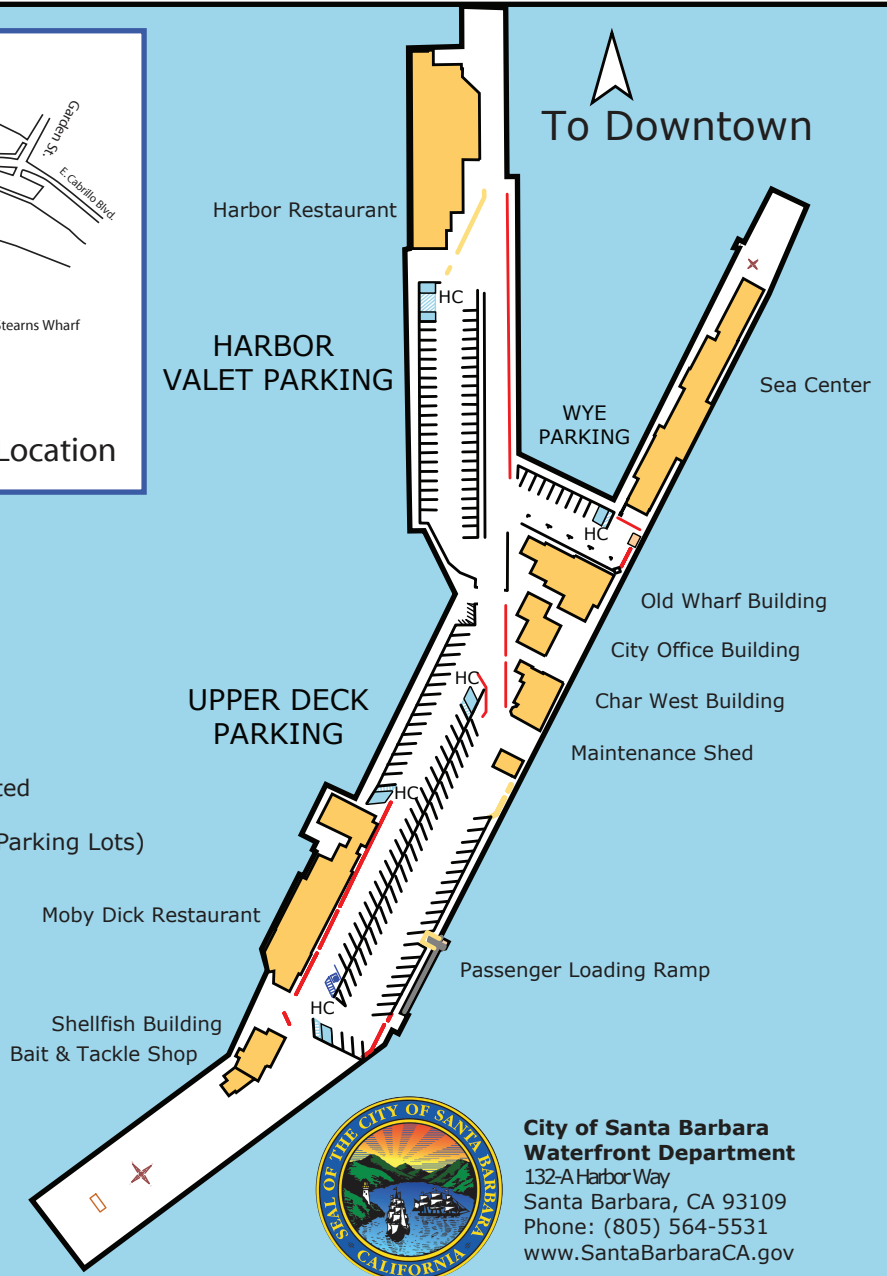

# City of Santa Barbara Waterfront STEARNS WHARF PARKING LOT

**FIRST 90 MINUTES FREE**

**PARKING RATE: \$3.00 Per Hour**

(or any part of an hour)

## Stearns Wharf Parking

Total Parking Spaces: 141  
Handicap 7 (Blue) RV 0

NOTICE: No vehicle over 20 feet in length permitted  
on Stearns Wharf: S.B.M.C. 17.36.090  
(Alternate Parking at Palm Park or Garden Street Parking Lots)

ADA (DISABLED) PARKING  
FIRST 2-½ HOURS FREE  
Each additional hour or  
part of an hour: \$3.00

Pacific Ocean

City of Santa Barbara  
Waterfront Department  
132-A Harbor Way  
Santa Barbara, CA 93109  
Phone: (805) 564-5531  
www.SantaBarbaraCA.gov